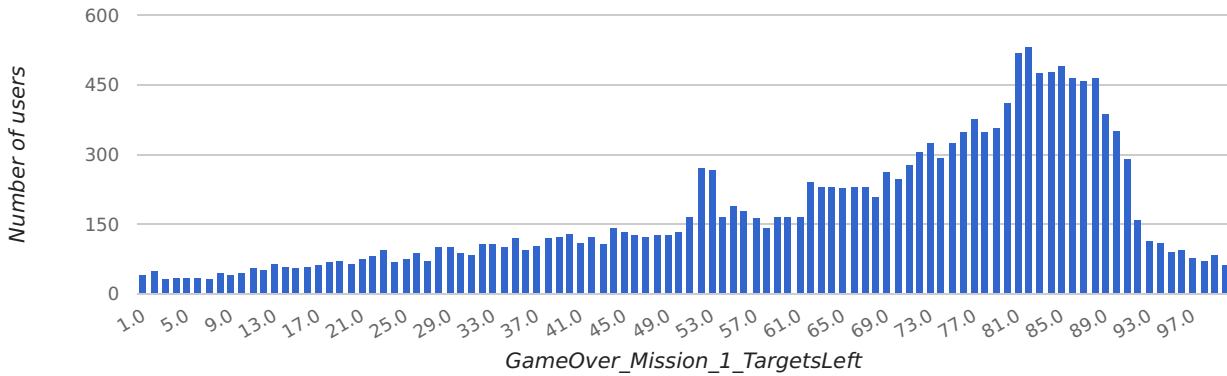

# Custom Events: User distribution by event value

Report path: [http://track.id.net/reports/ce\\_user\\_distribution](http://track.id.net/reports/ce_user_distribution)

Date range: 2016-10-07 - 2016-10-14

Game: Crime City 3D

Generated on: 2016-10-17 17:47:06 +0000

## Cumulative (ranged) data

GameOver_Mission_1_TargetsLeft value range	Users
0 - 10	401
10 - 20	616
20 - 30	843
30 - 40	1092
40 - 50	1254
50 - 60	1876
60 - 70	2278
70 - 80	3375
80 - 90	4628
90 - 100	1160